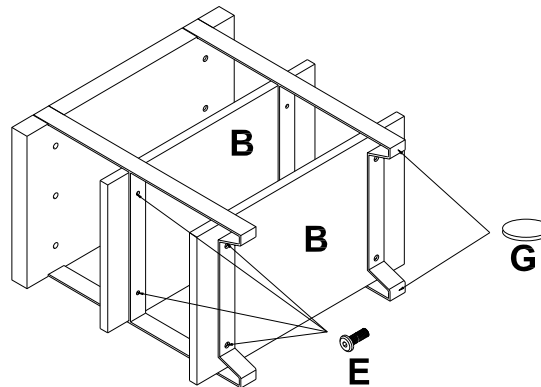

TIGHTEN ALL BOLTS FIRMLY AT THIS TIME.

CARE

Clean with mild soap and wipe dry.

REPLACEMENT PARTS

Please do not contact the company you purchased from as we can help you faster.

Order replacement parts and hardware at "alaterrefurniture.com"